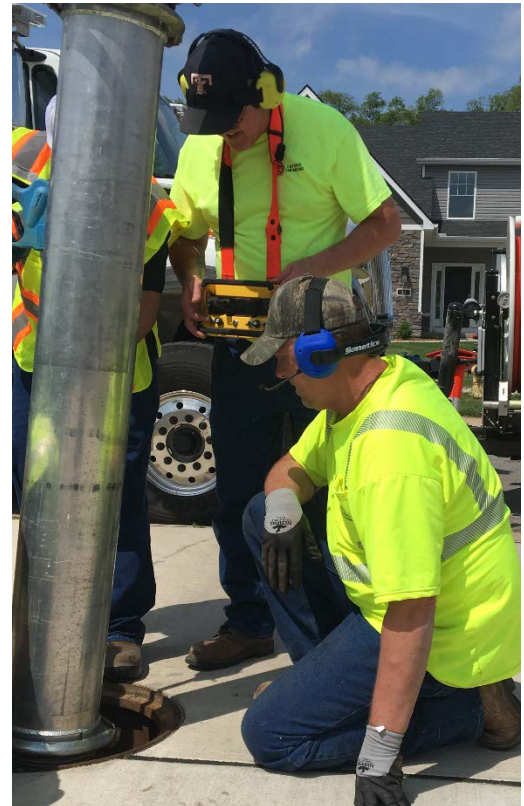

PORTABLE
COMMUNICATION
SYSTEMS FOR

Wireless Work Teams

Sonetics hands-free, wireless headsets keep crews in continuous, two-way communication, just like a mobile conference call.

- Optimize teamwork with hands-free communication
- Minimize accidents and incidents with real-time verbal warnings
- Receive continuous verbal supervision and training
- Enjoy clear communication plus hearing protection
- Communicate effectively in high-noise, harsh weather and without visual contact
- Freedom to move around the job site and remain in contact

Sonetics portable wireless communication systems:

- Establish a secure, local wireless communication network
- Self-contained, licensed, and interference-free
- Easy-to-use; just turn on and go
- Proven rugged and trusted on the toughest job sites
- Backed by an outstanding factory warranty, and award-winning service and support

~LVA Sales~
Liberti, Valvo & Associates, LLC

Call for Info/Pricing: 1-585-201-7040
Email inquiries to: LVAorders@LVAsales.com